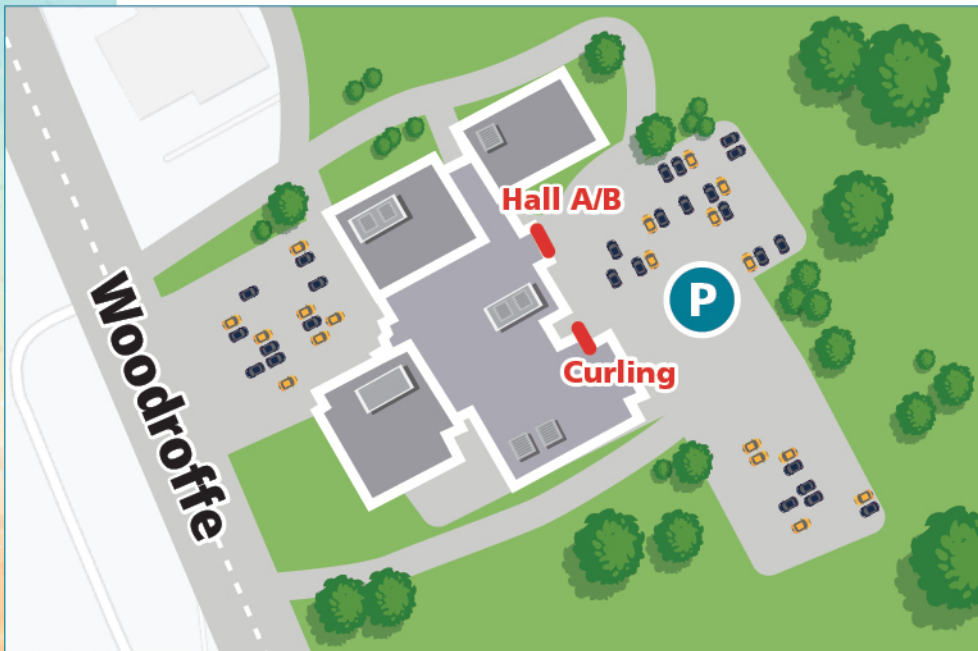

Nepean Sportsplex

Address

1701 Woodroffe Avenue,
Nepean

Parking

On-site

Access via

Woodroffe Avenue.
If driving, go to rear
parking lot and enter at
the Curling Rink or
Halls A and B.

Public transit

Routes 73, 74, 75, 173,
187, 270, 271, 272, 273,
275, 277 & 278